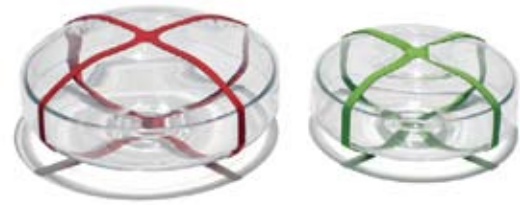

DAMn° productivity

Lunchbox, glass bowls
Design: Sia Mai, www.danishcrafts.org

Concrete Kitchen, is a concrete cooking island cast in a textile mould, custom designed for a privately owned residence.
Design: Thomas Linssen, www.studiothol.nl

Dr. Whippy, is a machine that offers soft scoop ice cream according to the perceived happiness level of the customer. Employing voice-stress analysis of the user's answers to specific questions, varying degrees of unhappiness are measured and the counteractive quantity of ice cream is dispensed: The more unhappy you are the more ice cream you need. Design: Demitrios Kargotis, www.demitriuskargotis.com