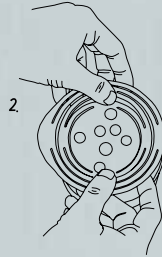

Flower Constellations

product information

material: brass

size: Ø100mm / Ø130mm / Ø170mm

box: eco cardboard envelope box

box size: 130x132x3mm / 150x152x3mm /
170x172x3mm

RRP: €18,- / €21,- / €27,50

NB: Get in touch for custom design possibilities.